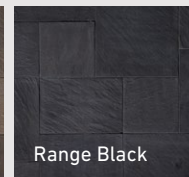

### CREATE THE LOOK OF CARVED STONE

The Infiniti Slab creates the look of carved stone with a subtle slate texture. It has the ability to create eye-catching patios, walkways and more, with its natural slate appearance. Available in three trendy colors that can be used alone or combined to create accents or designs. The Infiniti Slab will complement any outdoor space.

#### COLORS:

Range Grey

Range Black

Range Beige